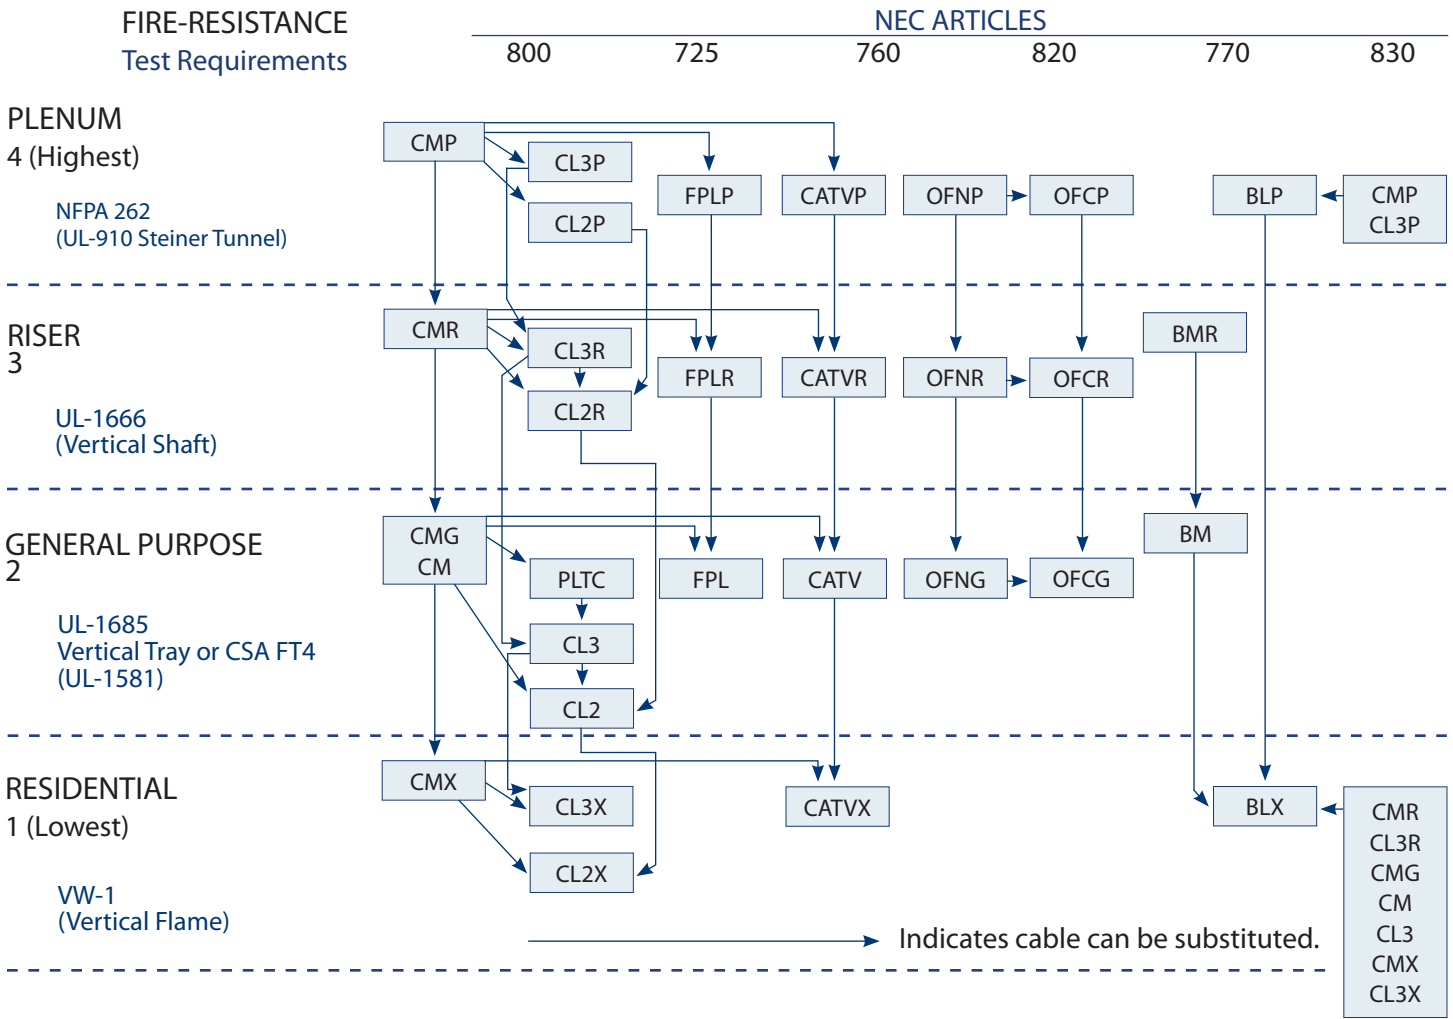

Cable Substitution Chart Per 2005 NEC\*

- TYPES:** BMR, BM, BLP, BLX = Network - Powered Broadband Communications Cable
- TYPES:** CATVP, CATVR, CATV, CATVX = Community Antenna Television and Radio Distribution Cables
- TYPES:** CL3P, CL3R, CL3, CL3X  
CL2P, CL2R, CL2, CL2X = Class 2 and Class 3 Remote-Control, Signaling and Power Limited Cables
- TYPES:** CMP, CMR, CMG, CM, CMX = Communication Cables
- TYPES:** FPLP, FPLR, FPL = Power Limited Fire Alarm Cables
- TYPES:** OFCP, OFCR, OFCG, OFC = Conductive Optical Fiber Cables
- TYPES:** OFNP, OFNR, OFNG, OFN = Nonconductive Optical Fiber Cables
- TYPES:** PLTC = Power Limited Tray Cables

\*National Electric Code and NEC are registered trademarks of the National Fire Protection Association, Inc. Quincy, MA.